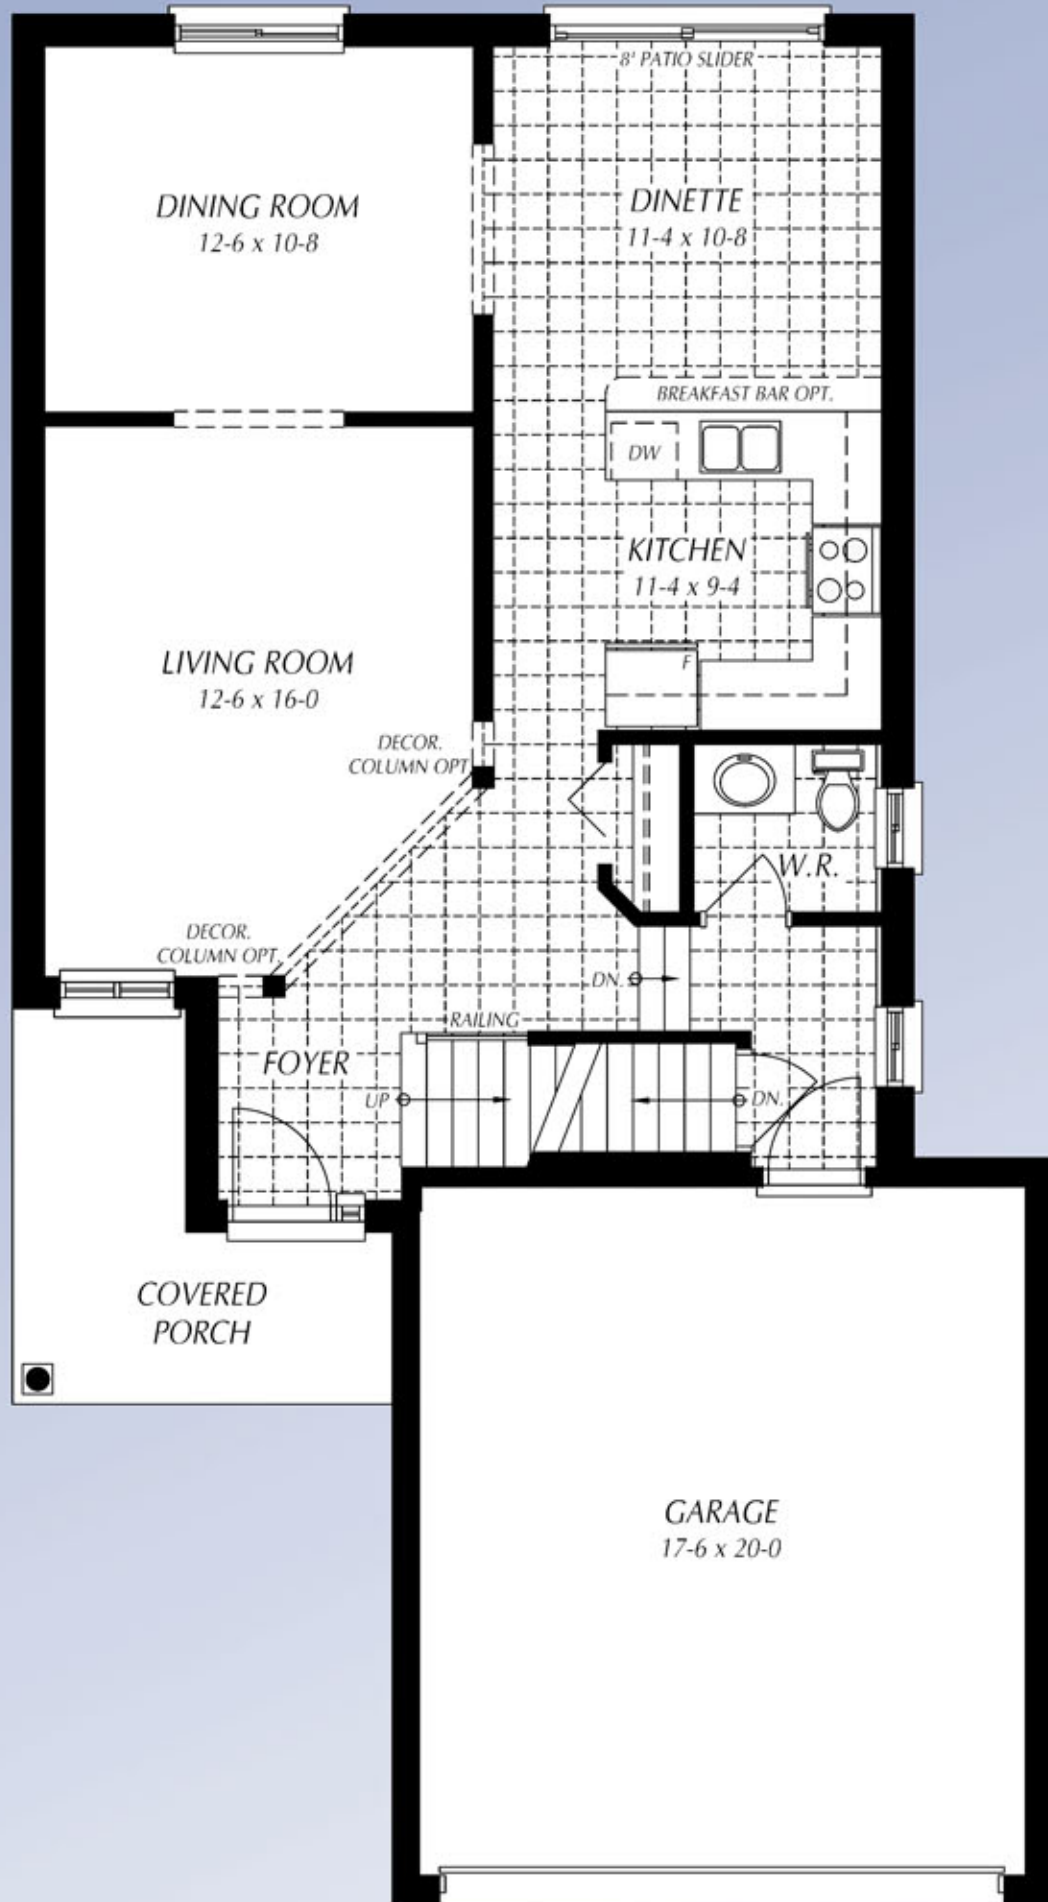

THE GALILEO

2001 sq.ft.